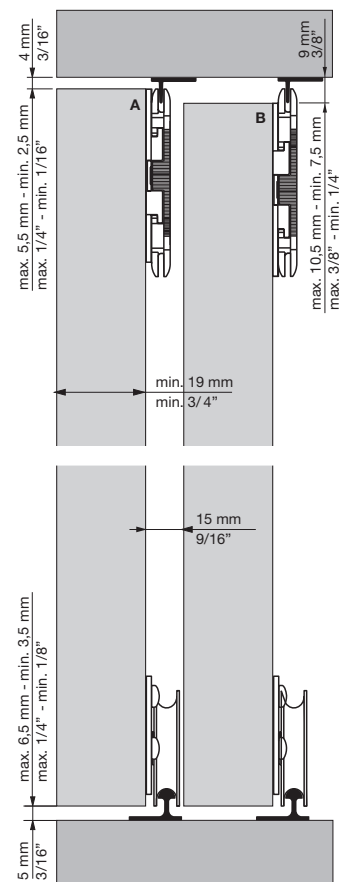

MUEBLES Y ARMARIOS / FURNITURE AND WARDROBES / MÓVEIS E ARMÁRIOS / MOBLES I ARMARIS

ROLL

ROLL 52