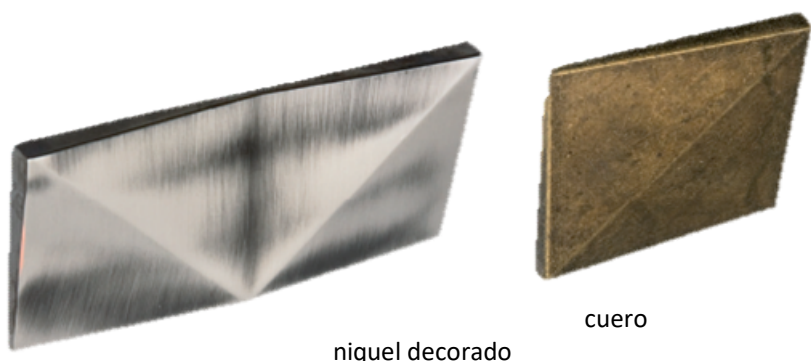

tirador ROPE

ZAMAK

				laton oxidado	SK	
---	---	---	---	---------------	----	---

	34	34	23	109.811.181	✓	1
128	150	15	30	109.811.170	✓	1

tirador ANGLE

ZAMAK

			cuero	níquel decorado	SK	
---	---	---	-------	-----------------	----	---

32	60	60	108.557.197	108.557.199		10
64	120	60	108.557.198	108.557.200		10

níquel decorado

cuero

otros acabados consultar.

21.08 pomo PLANO

ZAMAK

		cromo brillo	cuero	SK	
55	35	108.557.417	108.557.419		10
45	30	108.557.418	108.557.420		10